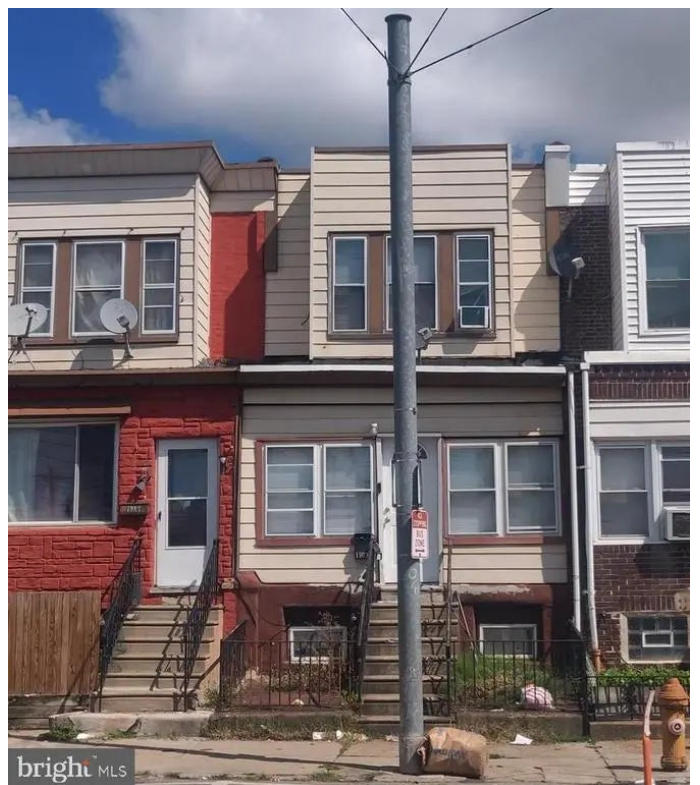

$135,000 - 1903 S 65th St, PHILADELPHIA

MLS® #PAPH2545102

$135,000

3 Bedroom, 1.00 Bathroom, 1,290 sqft
Residential on 0.02 Acres

ELMWOOD PARK, PHILADELPHIA, PA

Great income producing rental Portfolio - 3 Bedroom 1 Bathroom property in Philadelphia. Houses in good condition and is a rental with a private tenant paying $1260. All offers will be presented and must be in writing with proof of funds attached. This is part of a 32-property package and is being sold in AS-IS condition. Proof of funds required and 72 hours notice is preferred to show a larger sample of the houses. Can be bought as a whole or in groups.

Built in 1920

Essential Information

MLS® #	PAPH2545102
Price	$135,000
Bedrooms	3
Bathrooms	1.00
Full Baths	1
Square Footage	1,290
Acres	0.02
Year Built	1920
Type	Residential
Sub-Type	Interior Row/Townhouse
Style	Straight Thru
Status	Active

Community Information

Address	1903 S 65th St
Area	19142