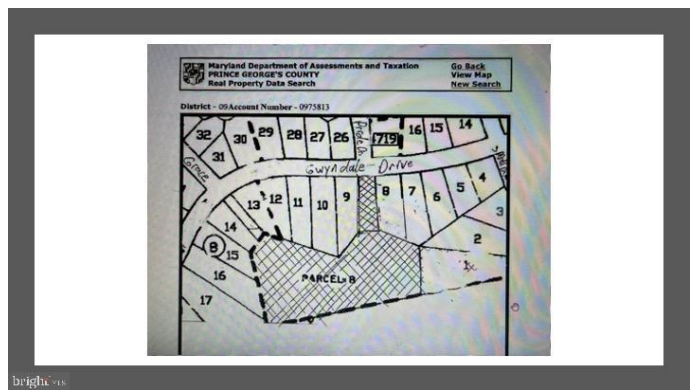

# \$853,000 - -f Gwynndale Dr, CLINTON

MLS® #MDPG2021370

**\$853,000**

6 Bedroom, 5.50 Bathroom,  
Residential on 2.90 Acres

SURRATTS GARDENS, CLINTON, MD

TO BE BUILT NEW CONSTRUCTION.

Beautiful lot co-marketed with Caruso Homes. This Model is the KINGSPORT. The Kingsport plan is our most popular and versatile estate home, starting at 3,410 square feet, with options to expand to 9,164 square feet of luxurious living space.â€ The home can be built with a two or three-car garage and is available in many elevations, including brick and stone combination fronts and craftsman styles.â€ Inside, plenty of grand features await, including a two-story foyer, two-story family room, optional in-law suite, and multiple options to upgrade to a gourmet or chef's kitchen. A luxury owner's retreat can be designed with a sitting area, fireplace, multiple walk-in closets, and our most exciting Caribbean or California spa bath. Design your basement for entertaining with options like a theater room, wet bar, and a den or 5th bedroom. There are hundreds of ways to personalize this luxurious home and make it your own. Buyers may choose any of Carusoâ€™s models that will fit on the lot; prices will vary. The Builder provides photos. Photos and tours may display optional features and upgrades not included in the price. The final square footage is approximate and will be finalized with final options. Upgrade options and custom changes are at an additional cost. The pictures shown are of proposed models and do not reflect the final appearance of the house and yard settings. All prices are subject to change without notice.

The purchase price varies by chosen elevations and options. The prices shown include the Base House Price, the Lot, and the Estimated Lot Finishing Cost Only. Builder tie-in is non-exclusive.